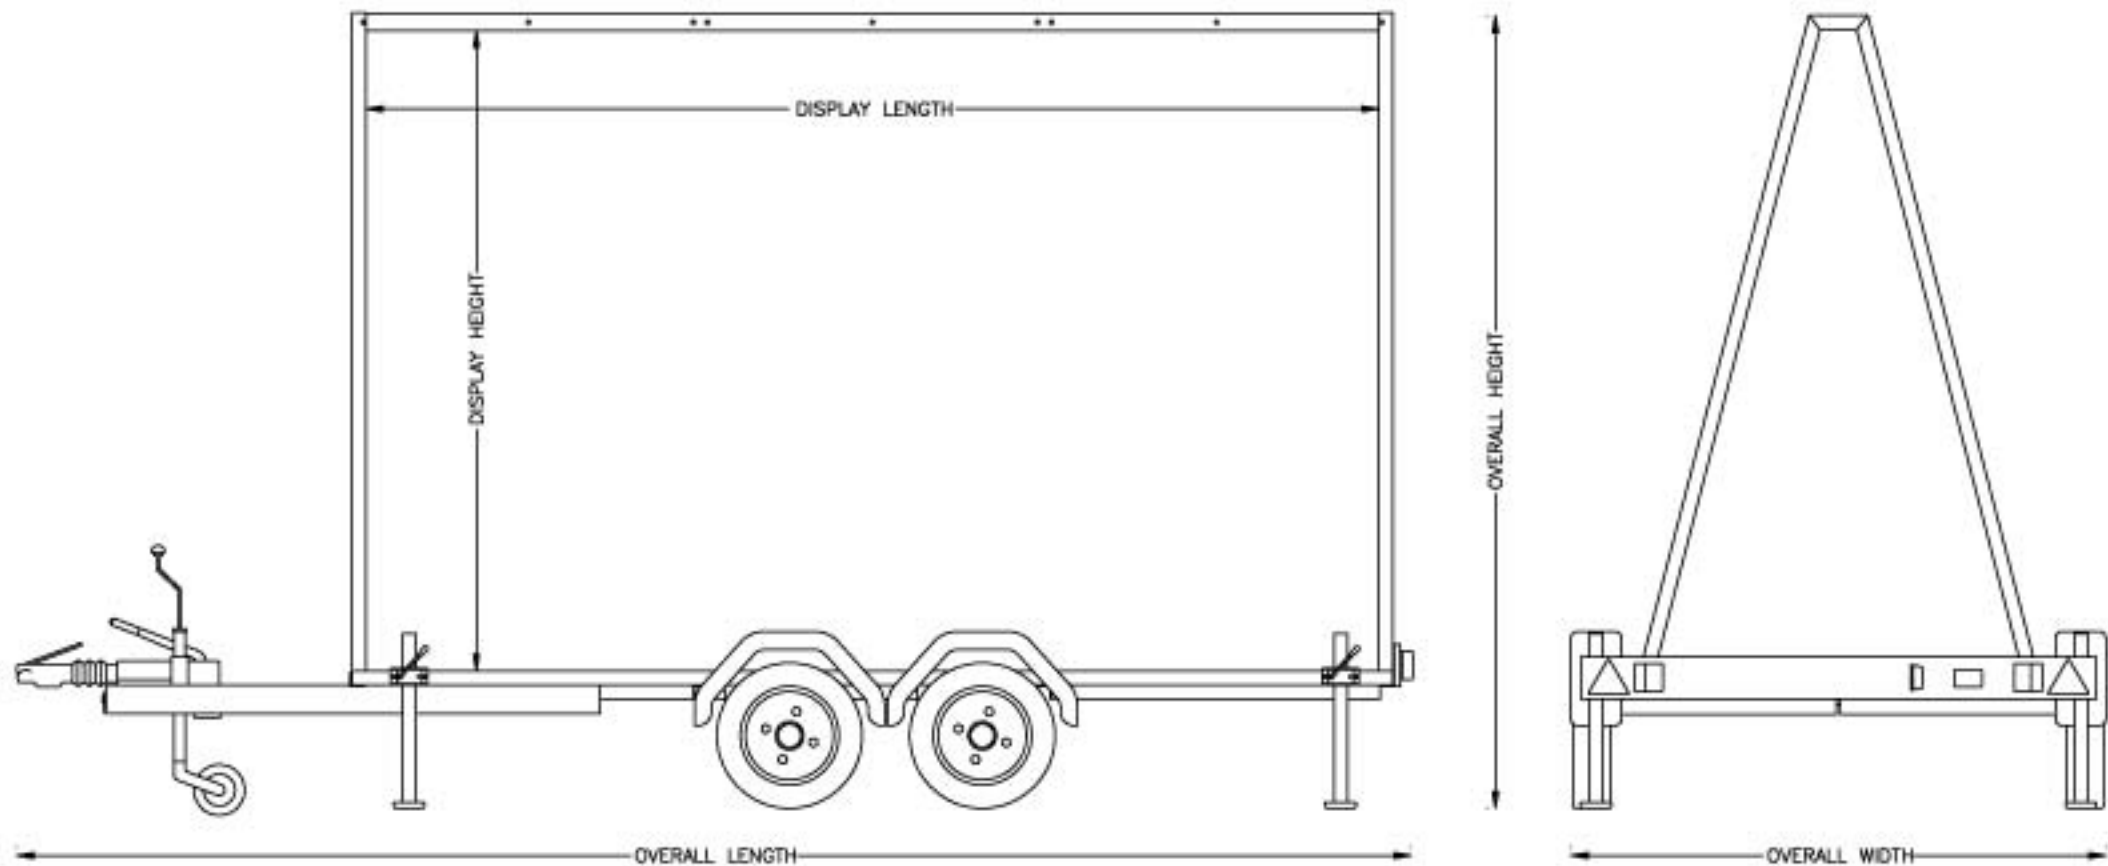

# **ADVERT TRAILER RANGE**

	<b>8'x4'x6'</b> <i>(2.4x1.2x1.8M)</i>	<b>12'x5'x8'</b> <i>(3.6x1.5x2.4M)</i>	<b>16'x5'x8'</b> <i>(4.8x1.5x2.4M)</i>
OVERALL LENGTH	3735mm	4950mm	6170mm
OVERALL WIDTH	1600mm	1900mm	1900mm
OVERALL HEIGHT	2220mm	2825mm	2825mm
DISPLAY LENGTH (NO BANNER)	2360mm	3600mm	4820mm
DISPLAY HEIGHT (NO BANNER)	1730mm	2340mm	2340mm
* BANNER (PVC BLANK LENGTH)	2425mm	3665mm	4885mm
* BANNER (PVC BLANK HEIGHT)	1795mm	2405mm	2405mm
BANNER MAX. PRINTABLE LENGTH	2295mm	3535mm	4755mm
BANNER MAX. PRINTABLE HEIGHT	1665mm	2275mm	2275mm

**NOTE:** \* BANNER PVC BLANK SIZES ARE OVER SIZED TO ALLOW FOR FITTING IN THE TENSIONING SYSTEM. THEY CAN BE TRIMMED DOWN TO SIZE ONCE FITTED BUT, IF THE BANNER IS REMOVED AFTER TRIMMING, IT WILL NOT BE POSSIBLE TO REFIT USING THE TENSIONING SYSTEM